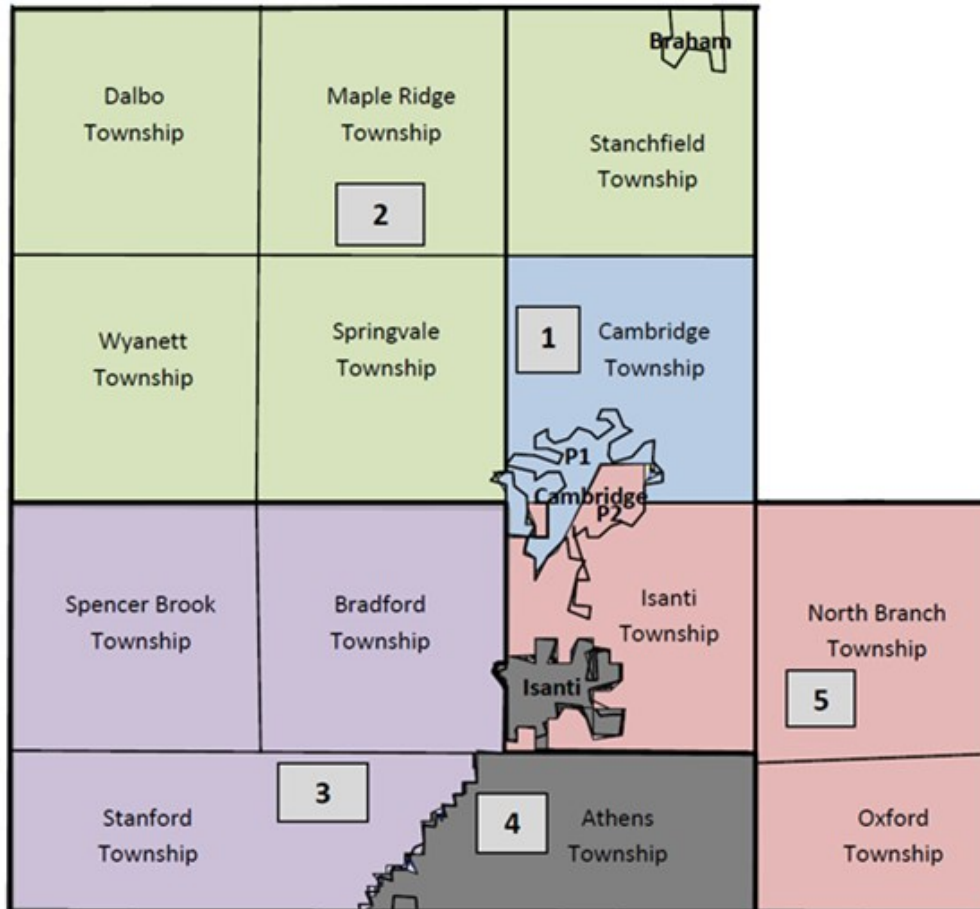

Isanti County Commissioner Districts—2015

District 1—Dave Oslund

City of Cambridge P1, and Cambridge Township

District 2—Terry Turnquist

City of Braham, Dalbo Township, Maple Ridge Township, Springvale Township, Stanchfield Township, and Wyanett Township

District 3—Greg Anderson

Bradford Township, Spencer Brook Township, and Stanford Township

District 4—Mike Warring

City of Isanti, City of St. Francis, and Athens Township

District 5—Susan Morris

City of Cambridge P2, Isanti Township, North Branch Township, and Oxford Township